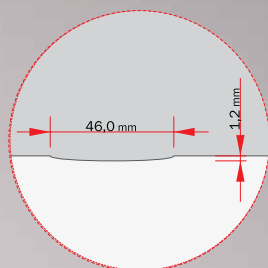

DIAGRAMS OF KAISERLINE MODELS